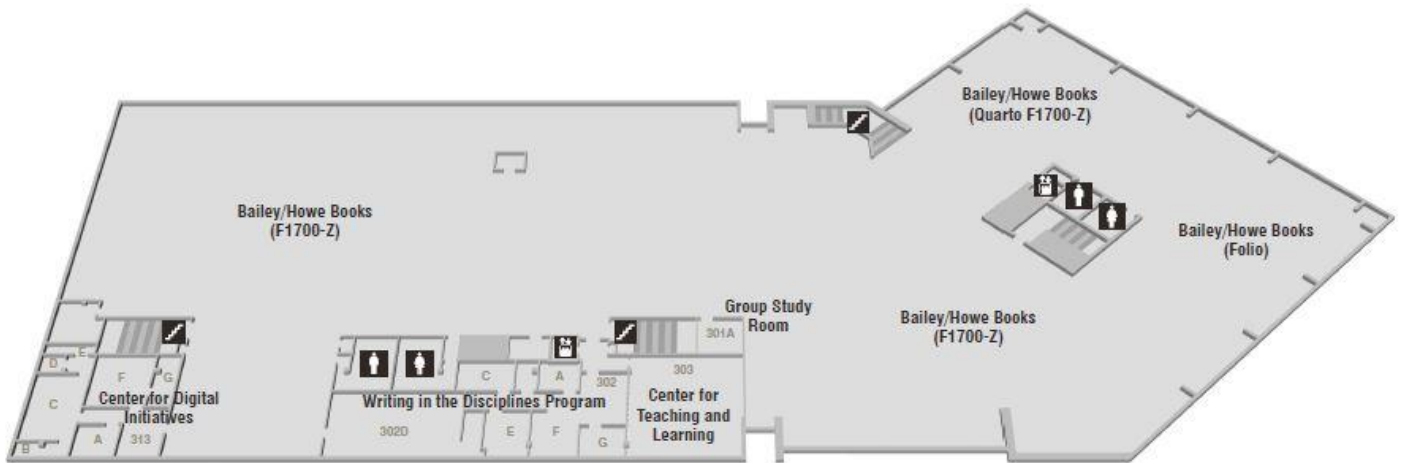

Maps	010
Media Services	029
Projection Classroom	001B
Special Collections	051-055
Rare Books	
University Archives	
Wilbur Collection of Vermontiana	

FLOOR 1

All Night Study (in Cyber Café)	
Book Return	
Cataloging	120
🕒 Circulation	
🚻 Cyber Café	
Dean's Conference Room	114
Dean's Offices	111-118
Library Classroom	123
McCrorey Gallery	

New Books	
🕒 Reference	
Reference Collection	
Reference Offices	100, 122
Reserve Desk	
Serials Management	120
Statistical Support & Consulting	115
Technology Services	104
Writing Center	105

BAILEY/HOWE LIBRARY FLOOR PLANS

FLOOR 2

Bailey/Howe Books	
A-F1699	
Quarto A-F1699 (Oversize)	
Group Study Room	201A
Group Study Rooms	254-258
Interlibrary Loan Office	201C

Microforms	200
Note Taking Station	200
Periodicals Collection	
Popular Reading Lounge	
Quiet Study	200
Universal Design Technology Lab	200