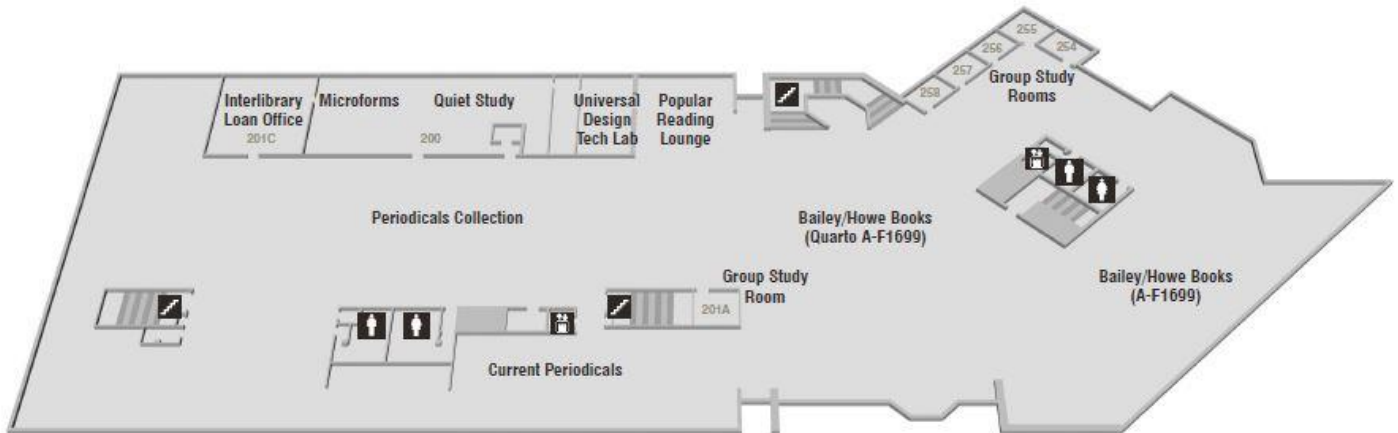

BAILEY/HOWE LIBRARY FLOOR PLANS

FLOOR G

Acquisitions	018
Bindery	018
Center for Multimedia Development	048
Collection Development	018
Government Information	004
Patent & Trademark Depository	
Group Study Rooms	031, 049-050

Maps	010
Media Services	029
Projection Classroom	001B
Special Collections	051-055
Rare Books	
University Archives	
Wilbur Collection of Vermontiana	

FLOOR 1

All Night Study (in Cyber Café)	
Book Return	
Cataloging	120
🕒 Circulation	
🚻 Cyber Café	
Dean's Conference Room	114
Dean's Offices	111-118
Library Classroom	123
McCrorey Gallery	

FLOOR 2

Bailey/Howe Books	
A-F1699	
Quarto A-F1699 (Oversize)	
Group Study Room	201A
Group Study Rooms	254-258
Interlibrary Loan Office	201C

Microforms	200
Note Taking Station	200
Periodicals Collection	
Popular Reading Lounge	
Quiet Study	200
Universal Design Technology Lab	200