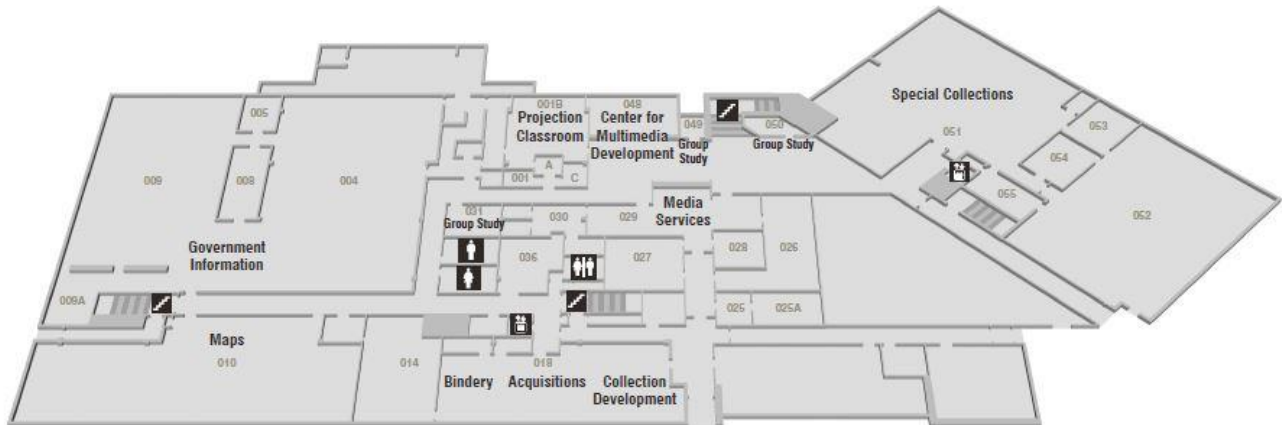

BAILEY/HOWE LIBRARY FLOOR PLANS

FLOOR G

Acquisitions	018
Bindery	018
Center for Multimedia Development	048
Collection Development	018
Government Information	004
Patent & Trademark Depository	
Group Study Rooms	031, 049-050

Maps	010
Media Services	029
Projection Classroom	001B
Special Collections	051-055
Rare Books	
University Archives	
Wilbur Collection of Vermontiana	

FLOOR 1

All Night Study (in Cyber Café)	
Book Return	
Cataloging	120
🕒 Circulation	
🚻 Cyber Café	
Dean's Conference Room	114
Dean's Offices	111-118
Library Classroom	123
McCrorey Gallery	