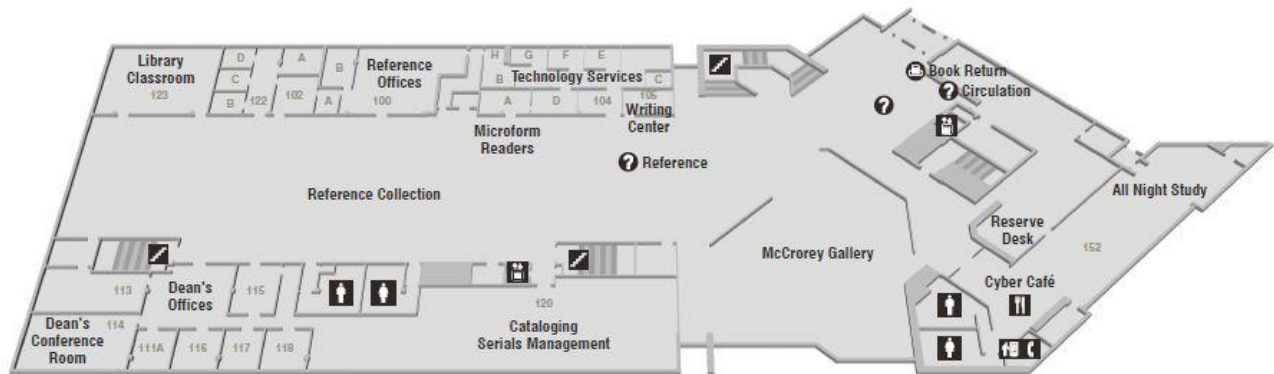

BAILEY/HOWE LIBRARY FLOOR PLANS

FLOOR G

Acquisitions	018
Bindery	018
Center for Multimedia Development	048
Collection Development	018
Government Information	004
Patent & Trademark Depository	
Group Study Rooms	031, 049-050

Maps	010
Media Services	029
Projection Classroom	001B
Special Collections	051-055
Rare Books	
University Archives	
Wilbur Collection of Vermontiana	

FLOOR 1

All Night Study (in Cyber Café)	
Book Return	
Cataloging	120
🕒 Circulation	
🚻 Cyber Café	
Dean's Conference Room	114
Dean's Offices	111-118
Library Classroom	123
McCrorey Gallery	

FLOOR 2

Bailey/Howe Books	
A-F1699	
Quarto A-F1699 (Oversize)	
Group Study Room	201A
Group Study Rooms	254-258
Interlibrary Loan Office	201C

Microforms	200
Note Taking Station	200
Periodicals Collection	
Popular Reading Lounge	
Quiet Study	200
Universal Design Technology Lab	200

FLOOR 3

Bailey/Howe Books	
F1700-Z	
Quarto F1700-Z (Oversize)	
Center for Digital Initiatives	313

Center for Teaching and Learning	303
Group Study Room	301A
Writing in the Disciplines Program	302